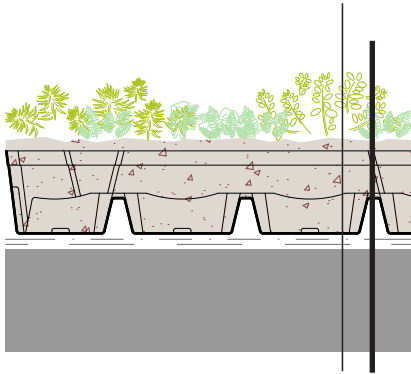

Sedum tray
500125

ADVANTAGES

- Economical solution
- Guaranteed crowd association reared under controlled conditions, providing a beautiful green roof
- Resistant, hardy vegetation
- Pre-grown vegetation allows for immediate, rapid planting
- Provides complete plant cover and reduces the risk of erosion thanks to a well-developed root system
- The tray design ensures quick installation.
- Due to the tray design, no additional erosion control is required on sloped roofs.
- Can be installed regardless of the season.
- With the professional support of our company, self-execution is possible.
- Due to its weight, it can be used on professionally constructed wooden and steel lightweight structures.
- During possible roof maintenance or waterproofing repairs, it can be locally dismantled and reassembled with minimal cost and without damaging the vegetation and trays.
- During long transportation, the chance of plant damage is minimal with the optional use of spacers.

DIADEM® BUILD-UP

- DiaTray sedum tray (sedum + SEM growing media)
- VLU-300 mechanical protection geotextile
- root-resistant waterproofing membrane
- additional layers

SPECIFICATION

Tray of Sedum includes a mat of at least 6-7 different Sedum species. Dimensions: 47,5 x 47,5 cm, height: 8-10 cm.

Product: DIADEM® DiaTray
Producer's certificate: A.P.P. Kft.
Website: www.diadem.com

TECHNICAL DATA

Sedum species, number of species:	6-7*
Dimension (cm):	47.5 x 47.5
Height (cm):	8-10
Weight (kg/m ²):	approx. 20 - 22,5 (dry condition: approx. 13.8)
Vegetation coverage (%):	min. 80
Delivery:	on pallet
Storage:	can be stored for a long time when removed from the pallet without installation